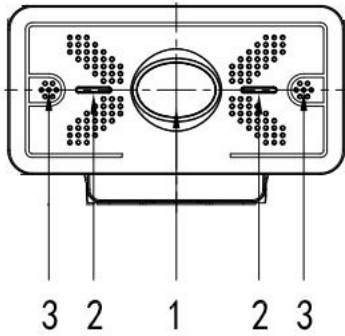

### Key Features:

- **Wide FOV:** MG101 adopts 80° large wide angle and small distortion lens, to present an open vision;
- **Superb High-definition Image:** MG101 employs 1/2.9 inch 2.07 megapixel high quality CMOS sensor. Resolution is up to 1920x1080 with frame rate up to 30fps.
- **Low Noise and High SNR:** Low Noise CMOS effectively ensure high SNR of camera video.
- **Multiple Video Compression:** Support H.264/, MJPEG, YUV video compression, to made video play smoothly.
- **Stereo sound:** Built-in pick-up to present clear stereo sound effect, no need to connect external device.
- **USB2.0 interface:** Plug and play function is better for power supply and upgrading;
- **Multiple installation:** Free to install and place. The camera comes with fixing clamp which enable camera to be installed on LCD screen and top of the laptop easily. User can also put it on the table or on tripod.
- **Wide Application:** Personal video conferencing, live video conference, collaboration meeting etc
- **Convenient to operate:** No need to download driving device, see as below:

1. Lens (auto focus)	2. Audio in (built-in pick-up)	5. Bracket installation hole
3. Indicator light	4. USB2.0 output hole	5. Fixation clamp

## Technical Specification:

Camera Parameter	
<b>Sensor</b>	1/2.9 inch high quality HD CMOS sensor
<b>Effective Pixels</b>	16: 9 2.07 megapixels
<b>Video Format</b>	960x540/320x180/432x240/640x360/800x448/800x600/864x480/960x720/1024x576/1280x720/1600x896/1920x1080/272x144/368x208/384x216/480x272/624x352/912x512/424x240/640x480/320x240/160x120/P30
<b>Digital zoom</b>	X10
<b>View Angle(D/H/V)</b>	88°/ 80°/52°
<b>Minimum Illumination</b>	0.5Lux(F1.8, AGC ON)
<b>Focus</b>	3.24mm
<b>Aperture</b>	F2.1
<b>Backlight contrast</b>	On/off
<b>Exposure</b>	Exposure parameter could be adjusted; Support auto exposure
<b>Video Adjustment</b>	Brightness, Color, Saturation, Contrast, White balance mode, Gain, Anti-flicker, Low brightness compensation etc.
<b>SNR</b>	>50dB