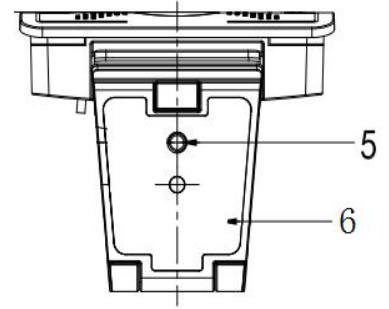

### Key Features:

- **Wide FOV:** MG101 adopts 80° large wide angle and small distortion lens, to present an open vision;
- **Superb High-definition Image:** MG101 employs 1/2.9 inch 2.07 megapixel high quality CMOS sensor. Resolution is up to 1920x1080 with frame rate up to 30fps.
- **Low Noise and High SNR:** Low Noise CMOS effectively ensure high SNR of camera video.
- **Multiple Video Compression:** Support H.264/, MJPEG, YUV video compression, to made video play smoothly.
- **Stereo sound:** Built-in pick-up to present clear stereo sound effect, no need to connect external device.
- **USB2.0 interface:** Plug and play function is better for power supply and upgrading;
- **Multiple installation:** Free to install and place. The camera comes with fixing clamp which enable camera to be installed on LCD screen and top of the laptop easily. User can also put it on the table or on tripod.
- **Wide Application:** Personal video conferencing, live video conference, collaboration meeting etc
- **Convenient to operate:** No need to download driving device, see as below:

## Technical Specification:

Camera Parameter	
<b>Sensor</b>	1/2.9 inch high quality HD CMOS sensor
<b>Effective Pixels</b>	16: 9 2.07 megapixels
<b>Video Format</b>	960x540/320x180/432x240/640x360/800x448/800x600/864x480/960x720/1024x576/1280x720/1600x896/1920x1080/272x144/368x208/384x216/480x272/624x352/912x512/424x240/640x480/320x240/160x120/P30
<b>Digital zoom</b>	X10
<b>View Angle(D/H/V)</b>	88°/ 80°/52°
<b>Minimum Illumination</b>	0.5Lux(F1.8, AGC ON)
<b>Focus</b>	3.24mm
<b>Aperture</b>	F2.1
<b>Backlight contrast</b>	On/off
<b>Exposure</b>	Exposure parameter could be adjusted; Support auto exposure
<b>Video Adjustment</b>	Brightness, Color, Saturation, Contrast, White balance mode, Gain, Anti-flicker, Low brightness compensation etc.
<b>SNR</b>	>50dB

**Dimension(unit: mm)**