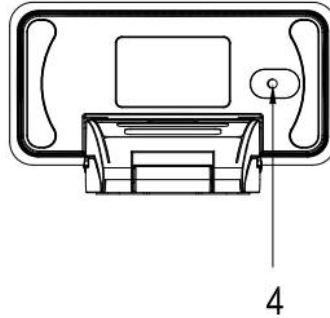

### Key Features:

- **Wide FOV:** MG101 adopts 80° large wide angle and small distortion lens, to present an open vision;
- **Superb High-definition Image:** MG101 employs 1/2.9 inch 2.07 megapixel high quality CMOS sensor. Resolution is up to 1920x1080 with frame rate up to 30fps.
- **Low Noise and High SNR:** Low Noise CMOS effectively ensure high SNR of camera video.
- **Multiple Video Compression:** Support H.264/, MJPEG, YUV video compression, to made video play smoothly.
- **Stereo sound:** Built-in pick-up to present clear stereo sound effect, no need to connect external device.
- **USB2.0 interface:** Plug and play function is better for power supply and upgrading;
- **Multiple installation:** Free to install and place. The camera comes with fixing clamp which enable camera to be installed on LCD screen and top of the laptop easily. User can also put it on the table or on tripod.
- **Wide Application:** Personal video conferencing, live video conference, collaboration meeting etc
- **Convenient to operate:** No need to download driving device, see as below:

## Technical Specification:

Camera Parameter	
<b>Sensor</b>	1/2.9 inch high quality HD CMOS sensor
<b>Effective Pixels</b>	16: 9 2.07 megapixels
<b>Video Format</b>	960x540/320x180/432x240/640x360/800x448/800x600/864x480/960x720/1024x576/1280x720/1600x896/1920x1080/272x144/368x208/384x216/480x272/624x352/912x512/424x240/640x480/320x240/160x120/P30
<b>Digital zoom</b>	X10
<b>View Angle(D/H/V)</b>	88°/ 80°/52°
<b>Minimum Illumination</b>	0.5Lux(F1.8, AGC ON)
<b>Focus</b>	3.24mm
<b>Aperture</b>	F2.1
<b>Backlight contrast</b>	On/off
<b>Exposure</b>	Exposure parameter could be adjusted; Support auto exposure
<b>Video Adjustment</b>	Brightness, Color, Saturation, Contrast, White balance mode, Gain, Anti-flicker, Low brightness compensation etc.
<b>SNR</b>	>50dB

**Dimension(unit: mm)**