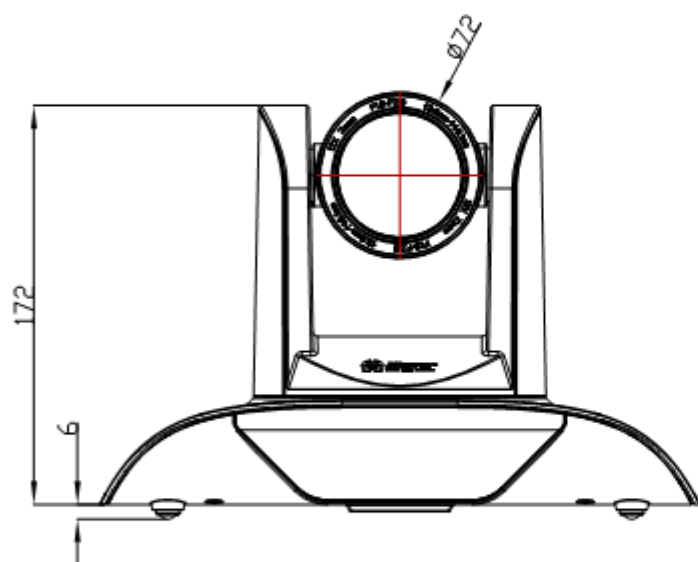

Order No.

UV950AX—XXX—XXX—XX

- IR---IR Remoter
- WR---Wireless Remoter
- ST---Standard Interface
- U3---USB3.0 interface
- 12---12X optical zoom
- 20---20X optical zoom
- S---1080P60 downward compatible
- M---1080P30 downward compatible

Dimension:

d