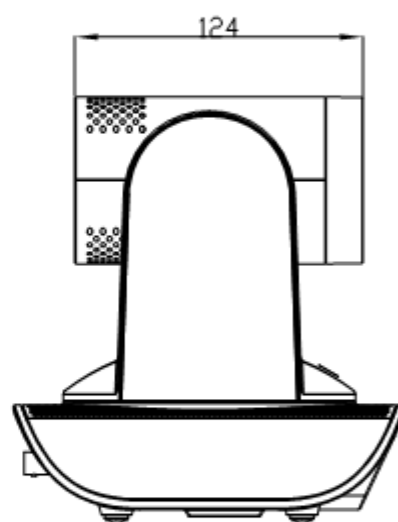

Order No.

UV950AX—XXX—XXX—XX

- IR---IR Remoter
- WR---Wireless Remoter
- ST---Standard Interface
- U3---USB3.0 interface
- 12---12X optical zoom
- 20---20X optical zoom
- S---1080P60 downward compatible
- M---1080P30 downward compatible

Working Humidity	20%--80%
Dimension	258mmX172mmX168mm
Weight	1.54KG
Remote Operation (IP)	Remote Upgrade,Reboot and Reset
Accessory	power supply,RS232 control cable,remoter,manual,warranty card,bracket(optional)

Dimension:

d